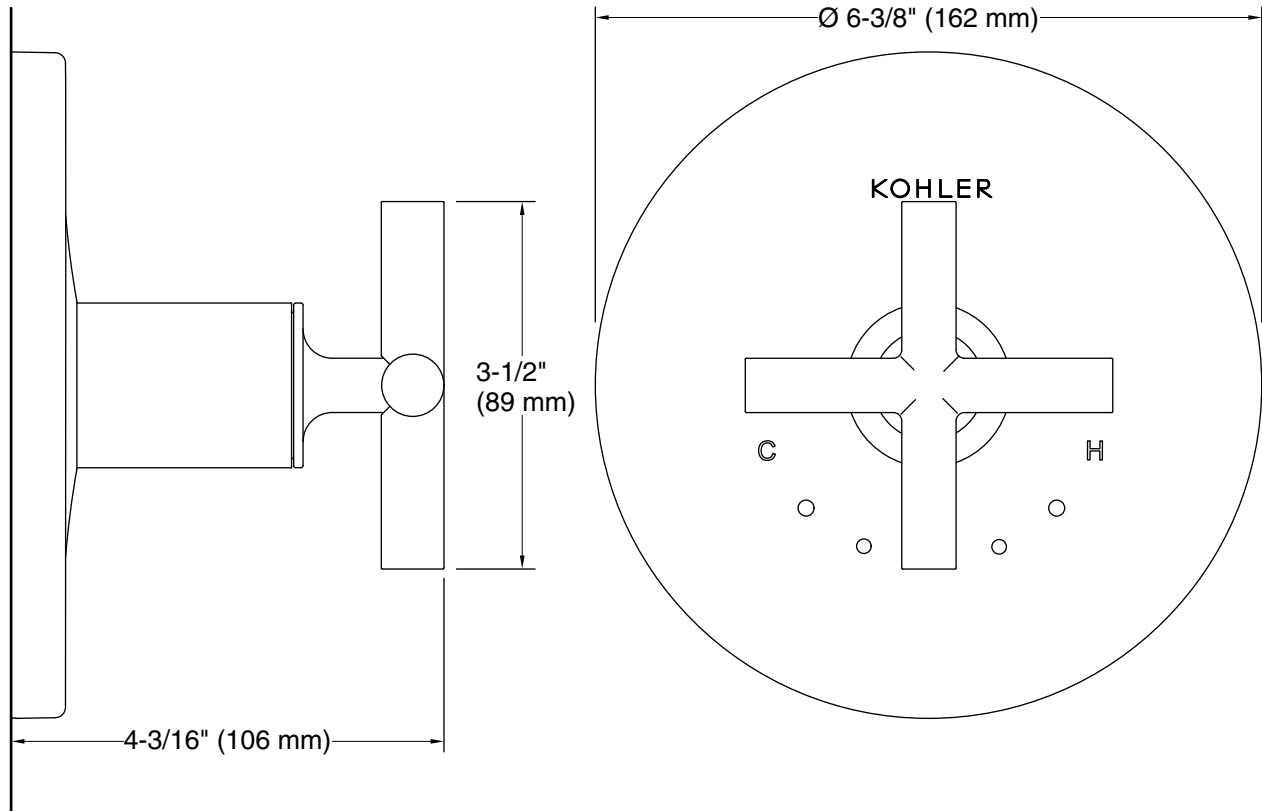

Technical Information

All product dimensions are nominal.

Notes

Install this product according to the installation instructions.

ADA compliant when installed to the specific requirements of these regulations.